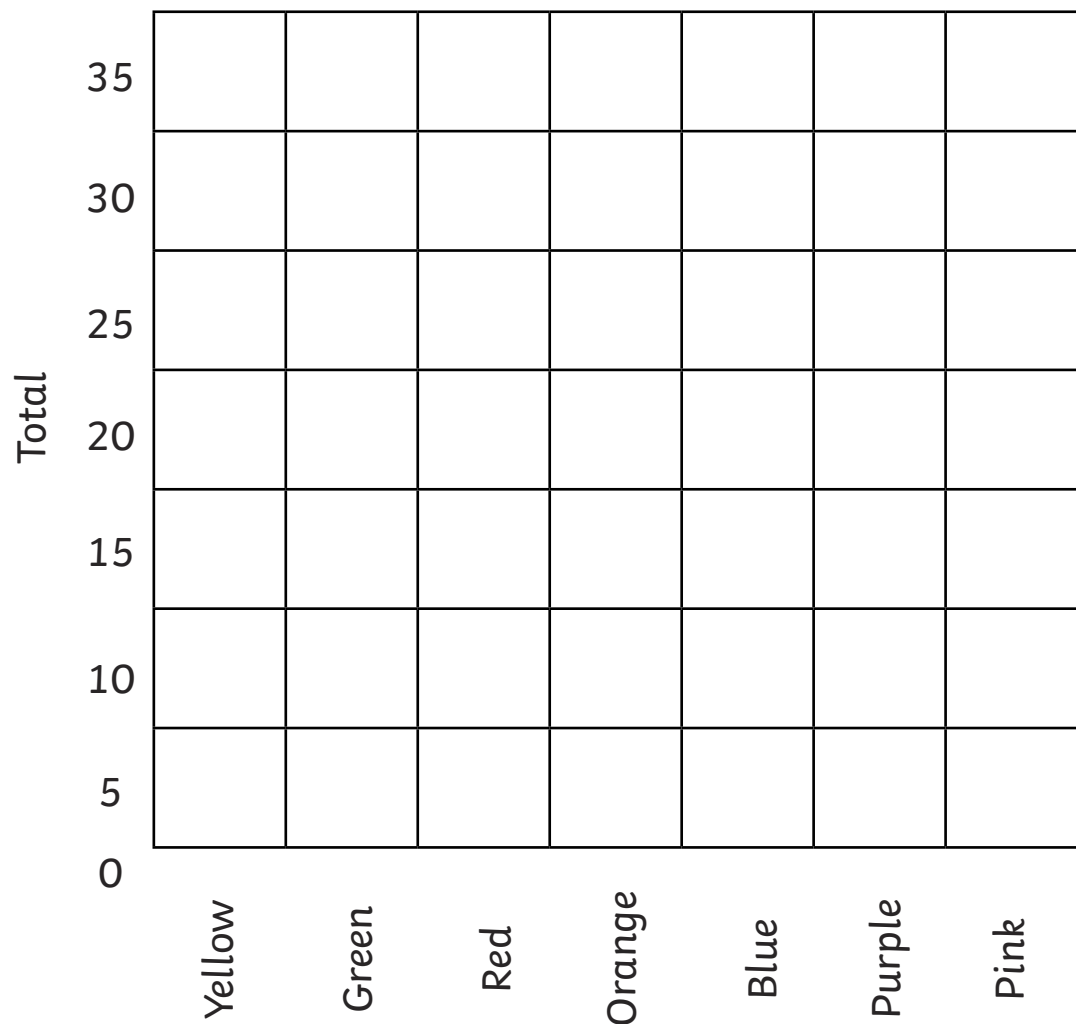

Favourite Colours in Class 2

_____ children chose yellow and red.

_____ children chose green and red.

_____ children chose red and purple.

_____ children chose orange and pink.

_____ children chose blue and yellow.

_____ children chose purple and green.

_____ children chose pink and purple.

Which colour was the most popular?

_____

Which colour was the least popular?

_____

How many more children preferred pink to orange?

_____

How many more children preferred blue to yellow?

_____