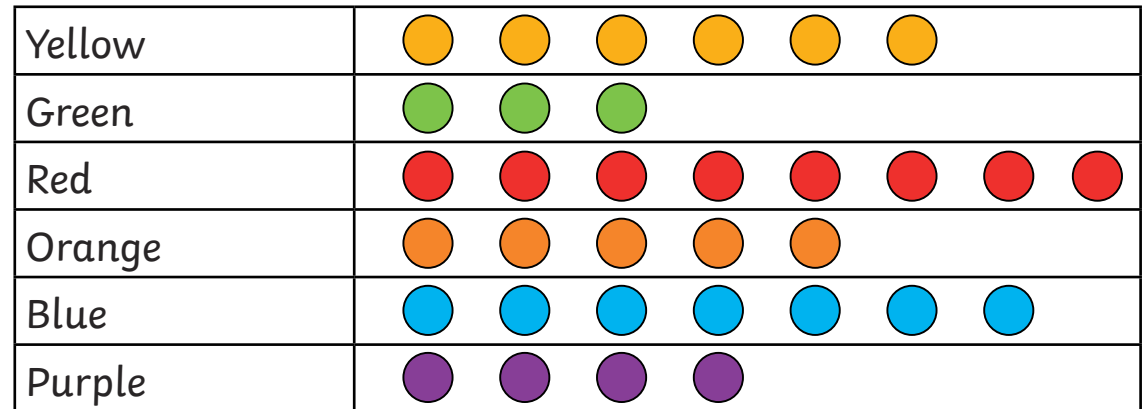

Colourful Charts

To interpret and construct simple pictograms, tally charts, block diagrams and simple tables.

Colour to complete the pictogram and block diagram.

Favourite Colours in Class 2

Yellow	○ ○ ○ ○ ○ ○ ○ ○
Green	○ ○ ○ ○ ○ ○ ○ ○
Red	○ ○ ○ ○ ○ ○ ○ ○
Orange	○ ○ ○ ○ ○ ○ ○ ○
Blue	○ ○ ○ ○ ○ ○ ○ ○
Purple	○ ○ ○ ○ ○ ○ ○ ○

○ = 1 child

Yellow	Green	Red	Orange	Blue	Purple
I					

Favourite Colours in Class 2

Total	8					
	7					
	6					
	5					
	4					
	3					
	2					
	1					
	0	Yellow	Green	Red	Orange	Blue

_____ children chose yellow.

_____ children chose green.

_____ children chose red.

_____ children chose orange.

_____ children chose blue.

_____ children chose purple.

Colourful Charts Answers

Favourite Colours in Class 2

Favourite Colours in Class 2

6 children chose yellow.

3 children chose green.

8 children chose red.

5 children chose orange.

7 children chose blue.

4 children chose purple.

Colourful Charts

To interpret and construct simple pictograms, tally charts, block diagrams and simple tables.