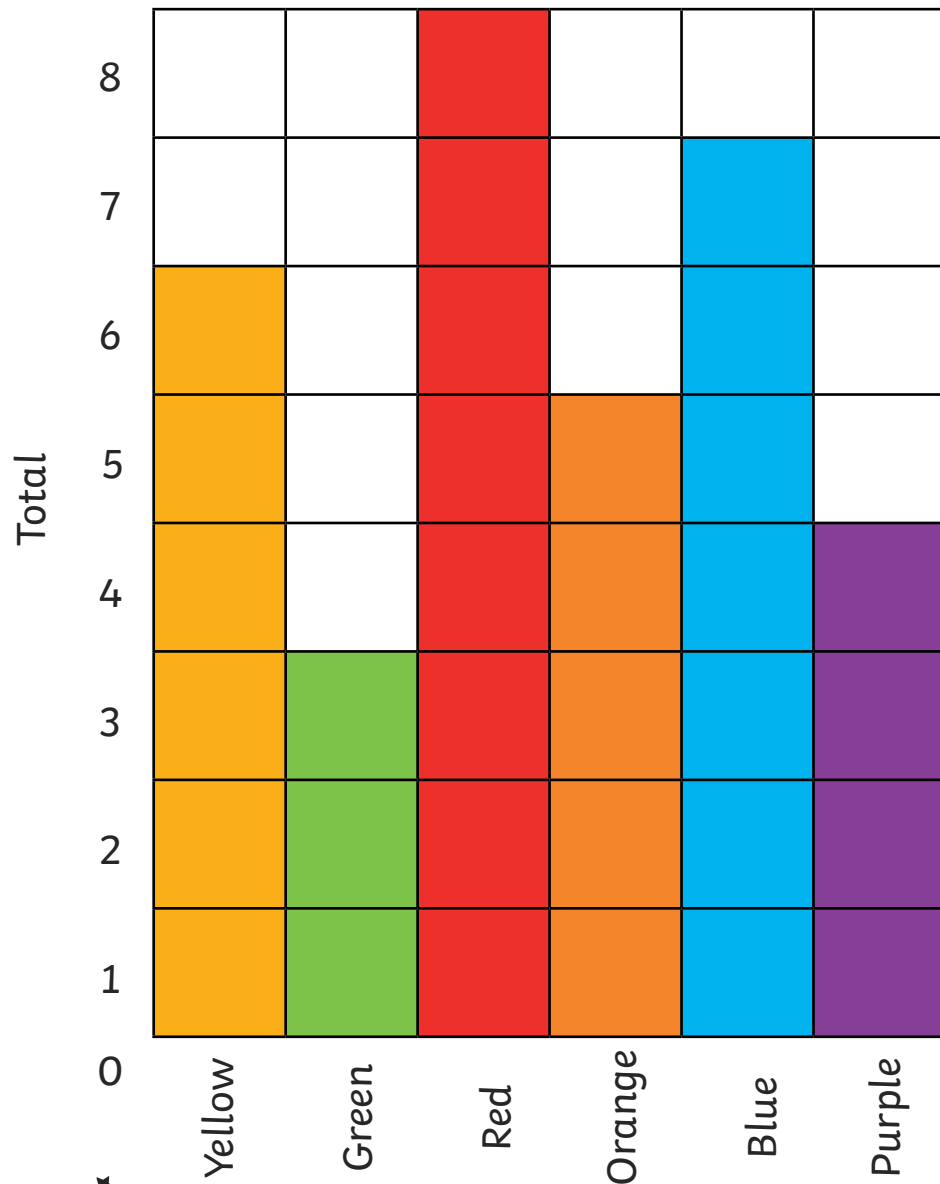

Colourful Charts

To interpret and construct simple pictograms, tally charts, block diagrams and simple tables.

Colour to complete the pictogram and block diagram.

Favourite Colours in Class 2

Yellow	○ ○ ○ ○ ○ ○ ○ ○
Green	○ ○ ○ ○ ○ ○ ○ ○
Red	○ ○ ○ ○ ○ ○ ○ ○
Orange	○ ○ ○ ○ ○ ○ ○ ○
Blue	○ ○ ○ ○ ○ ○ ○ ○
Purple	○ ○ ○ ○ ○ ○ ○ ○

○ = 1 child

Yellow	Green	Red	Orange	Blue	Purple
I					

Favourite Colours in Class 2

Total	8					
	7					
	6					
	5					
	4					
	3					
	2					
	1					
	0	Yellow	Green	Red	Orange	Blue

_____ children chose yellow.

_____ children chose green.

_____ children chose red.

_____ children chose orange.

_____ children chose blue.

_____ children chose purple.

Colourful Charts Answers

Favourite Colours in Class 2

Favourite Colours in Class 2

6 children chose yellow.

3 children chose green.

8 children chose red.

5 children chose orange.

7 children chose blue.

4 children chose purple.

Colourful Charts

To interpret and construct simple pictograms, tally charts, block diagrams and simple tables.