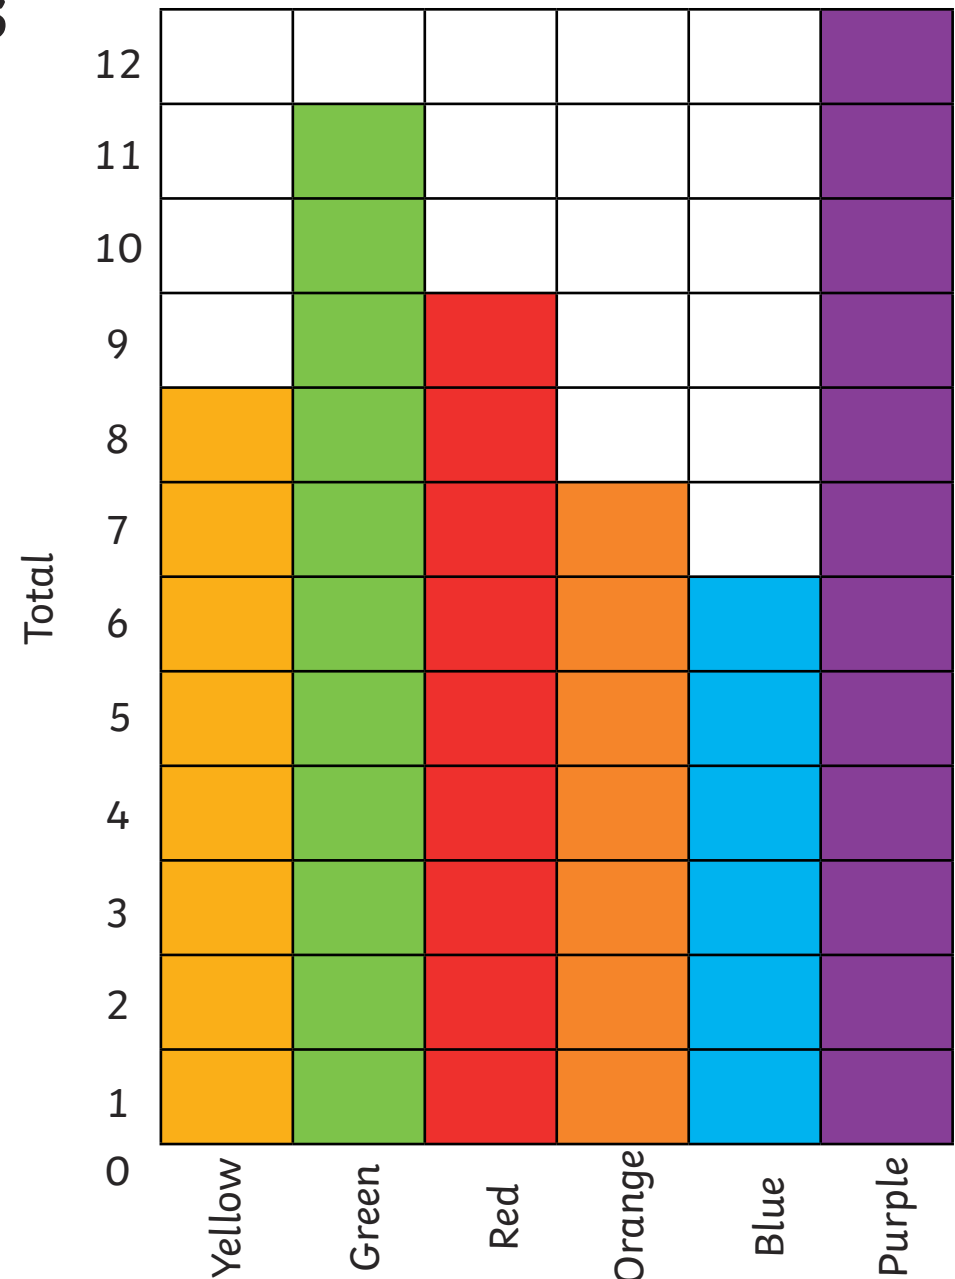

6 children chose yellow.

3 children chose green.

8 children chose red.

5 children chose orange.

7 children chose blue.

4 children chose purple.

Colourful Charts

To interpret and construct simple pictograms, tally charts, block diagrams and simple tables.

_____ children chose green.

_____ children chose red.

_____ children chose orange.

_____ children chose blue.

_____ children chose purple.

Colourful Charts Answers

Favourite Colours in Class 2

Yellow	
Green	
Red	
Orange	
Blue	
Purple	

8 children chose yellow.

11 children chose green.

9 children chose red.

7 children chose orange.

6 children chose blue.

12 children chose purple.

Favourite Colours in Class 2

Colourful Charts

To interpret and construct simple pictograms, tally charts, block diagrams and simple tables.

Colour to complete the pictogram and block diagram.

Favourite Colours in Class 2

Yellow	○ ○ ○ ○ ○ ○ ○
Green	○ ○ ○ ○ ○ ○ ○
Red	○ ○ ○ ○ ○ ○ ○
Orange	○ ○ ○ ○ ○ ○ ○
Blue	○ ○ ○ ○ ○ ○ ○
Purple	○ ○ ○ ○ ○ ○ ○
Pink	○ ○ ○ ○ ○ ○ ○