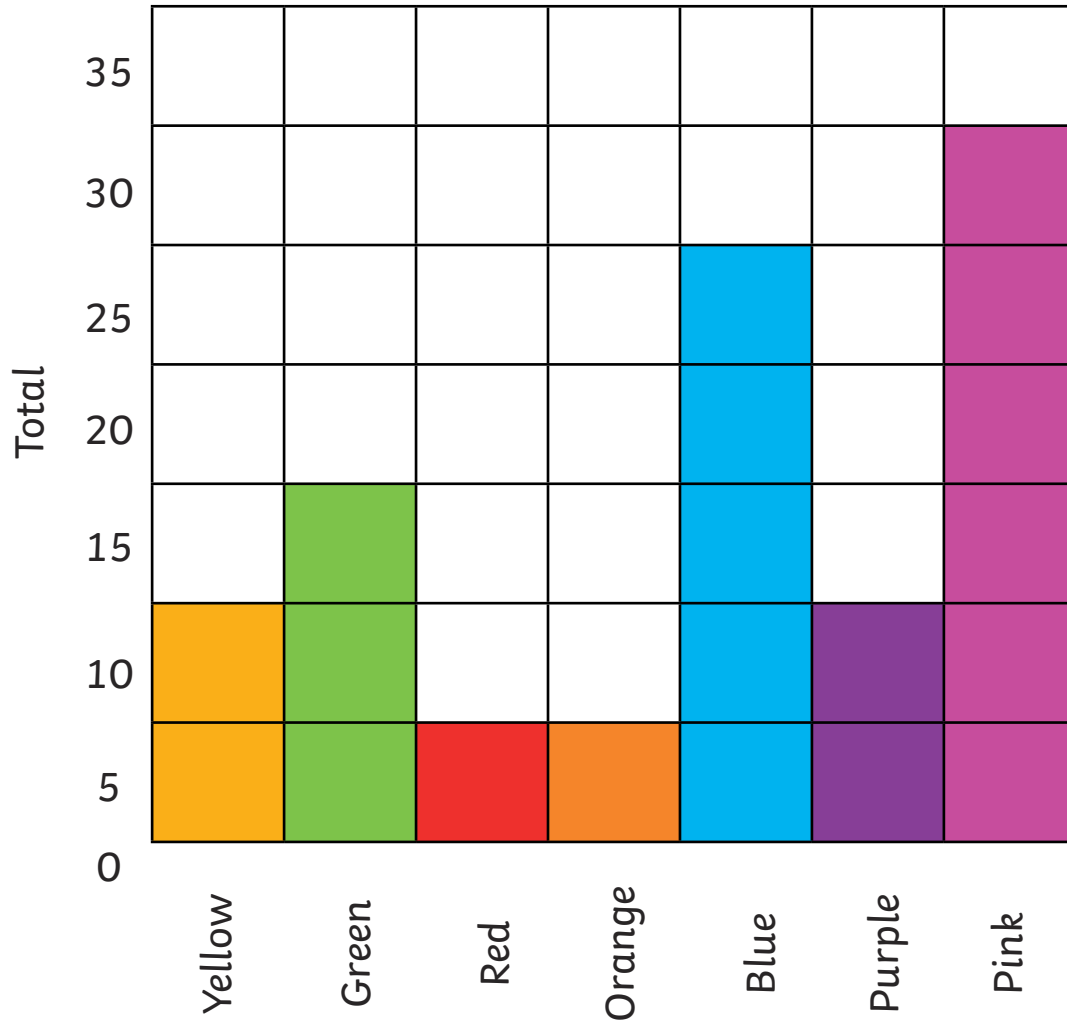

○ = 5 children

Yellow	Green	Red	Orange	Blue	Purple	Pink

Favourite Colours in Class 2

_____ children chose yellow and red.

_____ children chose green and red.

_____ children chose red and purple.

_____ children chose orange and pink.

_____ children chose blue and yellow.

_____ children chose purple and green.

_____ children chose pink and purple.

Which colour was the most popular?

Which colour was the least popular?

How many more children preferred pink to orange?

How many more children preferred blue to yellow?

Colourful Charts Answers

Favourite Colours in Class 2

Favourite Colours in Class 2

Yellow	● ●
Green	● ● ●
Red	●
Orange	●
Blue	● ● ● ● ●
Purple	● ●
Pink	● ● ● ● ● ●

15 children chose yellow and red.

20 children chose green and red.

15 children chose red and purple.

35 children chose orange and pink.

35 children chose blue and yellow.

25 children chose purple and green.